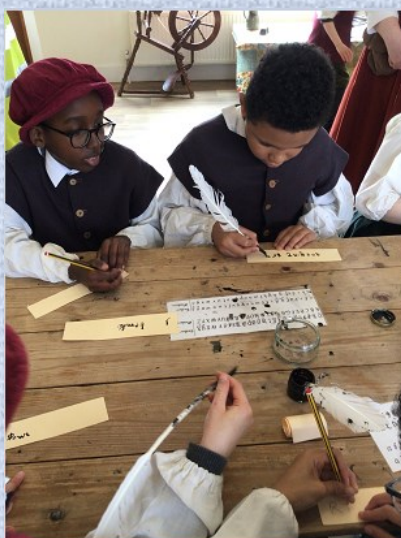

Year 5 went on a trip to Sulgrave Manor last week to learn all about the Tudors! They had the opportunity to dress up like a Tudor, as well as experiencing what it would have been like! They represented our school with amazing behaviour.